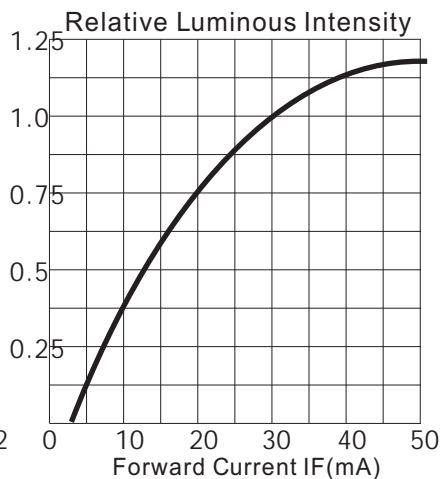

KTL0500CDI Red Color

Absolute Maximum Ratings at Ta = 25°C

Parameter	Symbol	Condition	Min.	Typ.	Max.	Unit
Forward Voltage	Vf	If=20mA	1.3		2.15	V
Reverse Voltage	Vr	If=20mA	5.0		5.0	V
Luminous Intensity	Iv	If=20mA		500		mcd
Wavelength	Dλ	If=20mA		632		nm
LENS Color	Red Diffused					

LED working lifetime 100,000 hrs