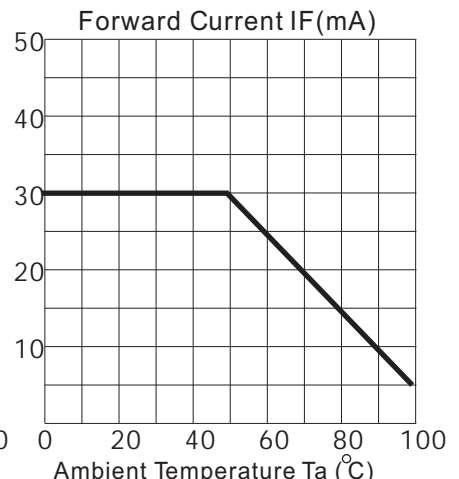

KTL0500CDI Red Color

Absolute Maximum Ratings at Ta = 25°C

Parameter	Symbol	Condition	Min.	Typ.	Max.	Unit
Forward Voltage	Vf	If=20mA	1.3		2.15	V
Reverse Voltage	Vr	If=20mA	5.0		5.0	V
Luminous Intensity	Iv	If=20mA		500		mcd
Wavelength	Dλ	If=20mA		632		nm
LENS Color	Red Diffused					

LED working lifetime 100,000 hrs