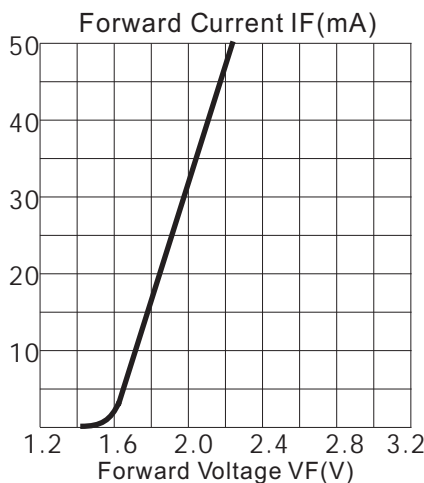

KTL0500CDI Red Color

Absolute Maximum Ratings at Ta = 25°C

Parameter	Symbol	Condition	Min.	Typ.	Max.	Unit
Forward Voltage	Vf	If=20mA	1.3		2.15	V
Reverse Voltage	Vr	If=20mA	5.0		5.0	V
Luminous Intensity	Iv	If=20mA		500		mcd
Wavelength	Dλ	If=20mA		632		nm
LENS Color	Red Diffused					

LED working lifetime 100,000 hrs