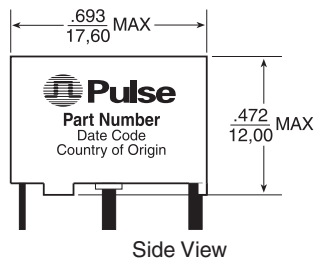

Electrical Specifications @ 25°C - Operating Temperature -40°C to +125°C

Part No.	RoHS Compliant Part No.	Prim/Sec Ratio	Sec L (mH MIN)	Sec DCR (Ω MAX)	V x t (MAX)
FIS105	FIS105NL	1:50	4.7	0.5	175 μVS
FIS115	FIS115NL	1:100	18	2.0	350 μVS
FIS125	FIS125NL	1:200	76	4.5	700 μVS
FIS155	FIS155NL	1:500	470	16.0	1750 μVS
FIS1105	-	1:1000	1900	50.0	3500 μVS

Schematic

- Pins 3 & 5 □ 1,2 mm
- Pins 1 & 2 □ 0,5 mm
- Stand off

	FIS105/15/25/55	FIS1105
Weight	7.0 grams	8.0 grams
Tray	30/tray	34/tray
Dimensions: Inches		
mm		
Unless otherwise specified, all tolerances are ± .020		
	0,50	