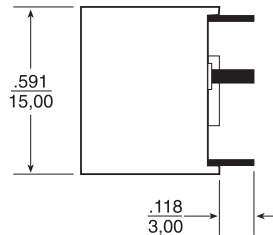

Electrical Specifications @ 25°C - Operating Temperature -40°C to +125°C

Part No.	RoHS Compliant Part No.	Prim/Sec Ratio	Sec L (mH MIN)	Sec DCR (Ω MAX)	V x t (MAX)
FIS105	FIS105NL	1:50	4.7	0.5	175 μVS
FIS115	FIS115NL	1:100	18	2.0	350 μVS
FIS125	FIS125NL	1:200	76	4.5	700 μVS
FIS155	FIS155NL	1:500	470	16.0	1750 μVS
FIS1105	-	1:1000	1900	50.0	3500 μVS

Schematic

- Pins 3 & 5 □ 1,2 mm
- Pins 1 & 2 □ 0,5 mm
- Stand off

	FIS105/15/25/55	FIS1105
Weight	7.0 grams	8.0 grams
Tray	30/tray	34/tray
Dimensions: Inches		
mm		
Unless otherwise specified, all tolerances are ± .020		
	0,50	