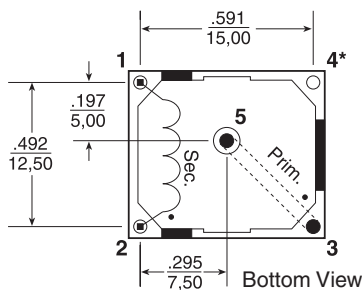

Electrical Specifications @ 25°C - Operating Temperature -40°C to +125°C

Part No.	RoHS Compliant Part No.	Prim/Sec Ratio	Sec L (mH MIN)	Sec DCR (Ω MAX)	V x t (MAX)
FIS105	FIS105NL	1:50	4.7	0.5	175 μVS
FIS115	FIS115NL	1:100	18	2.0	350 μVS
FIS125	FIS125NL	1:200	76	4.5	700 μVS
FIS155	FIS155NL	1:500	470	16.0	1750 μVS
FIS1105	-	1:1000	1900	50.0	3500 μVS

Schematic

- Pins 3 & 5 □ 1,2 mm
- Pins 1 & 2 □ 0,5 mm
- Stand off

	FIS105/15/25/55	FIS1105
Weight	7.0 grams	8.0 grams
Tray	30/tray	34/tray
Dimensions: Inches		
mm		
Unless otherwise specified, all tolerances are ± .020		
	0,50	