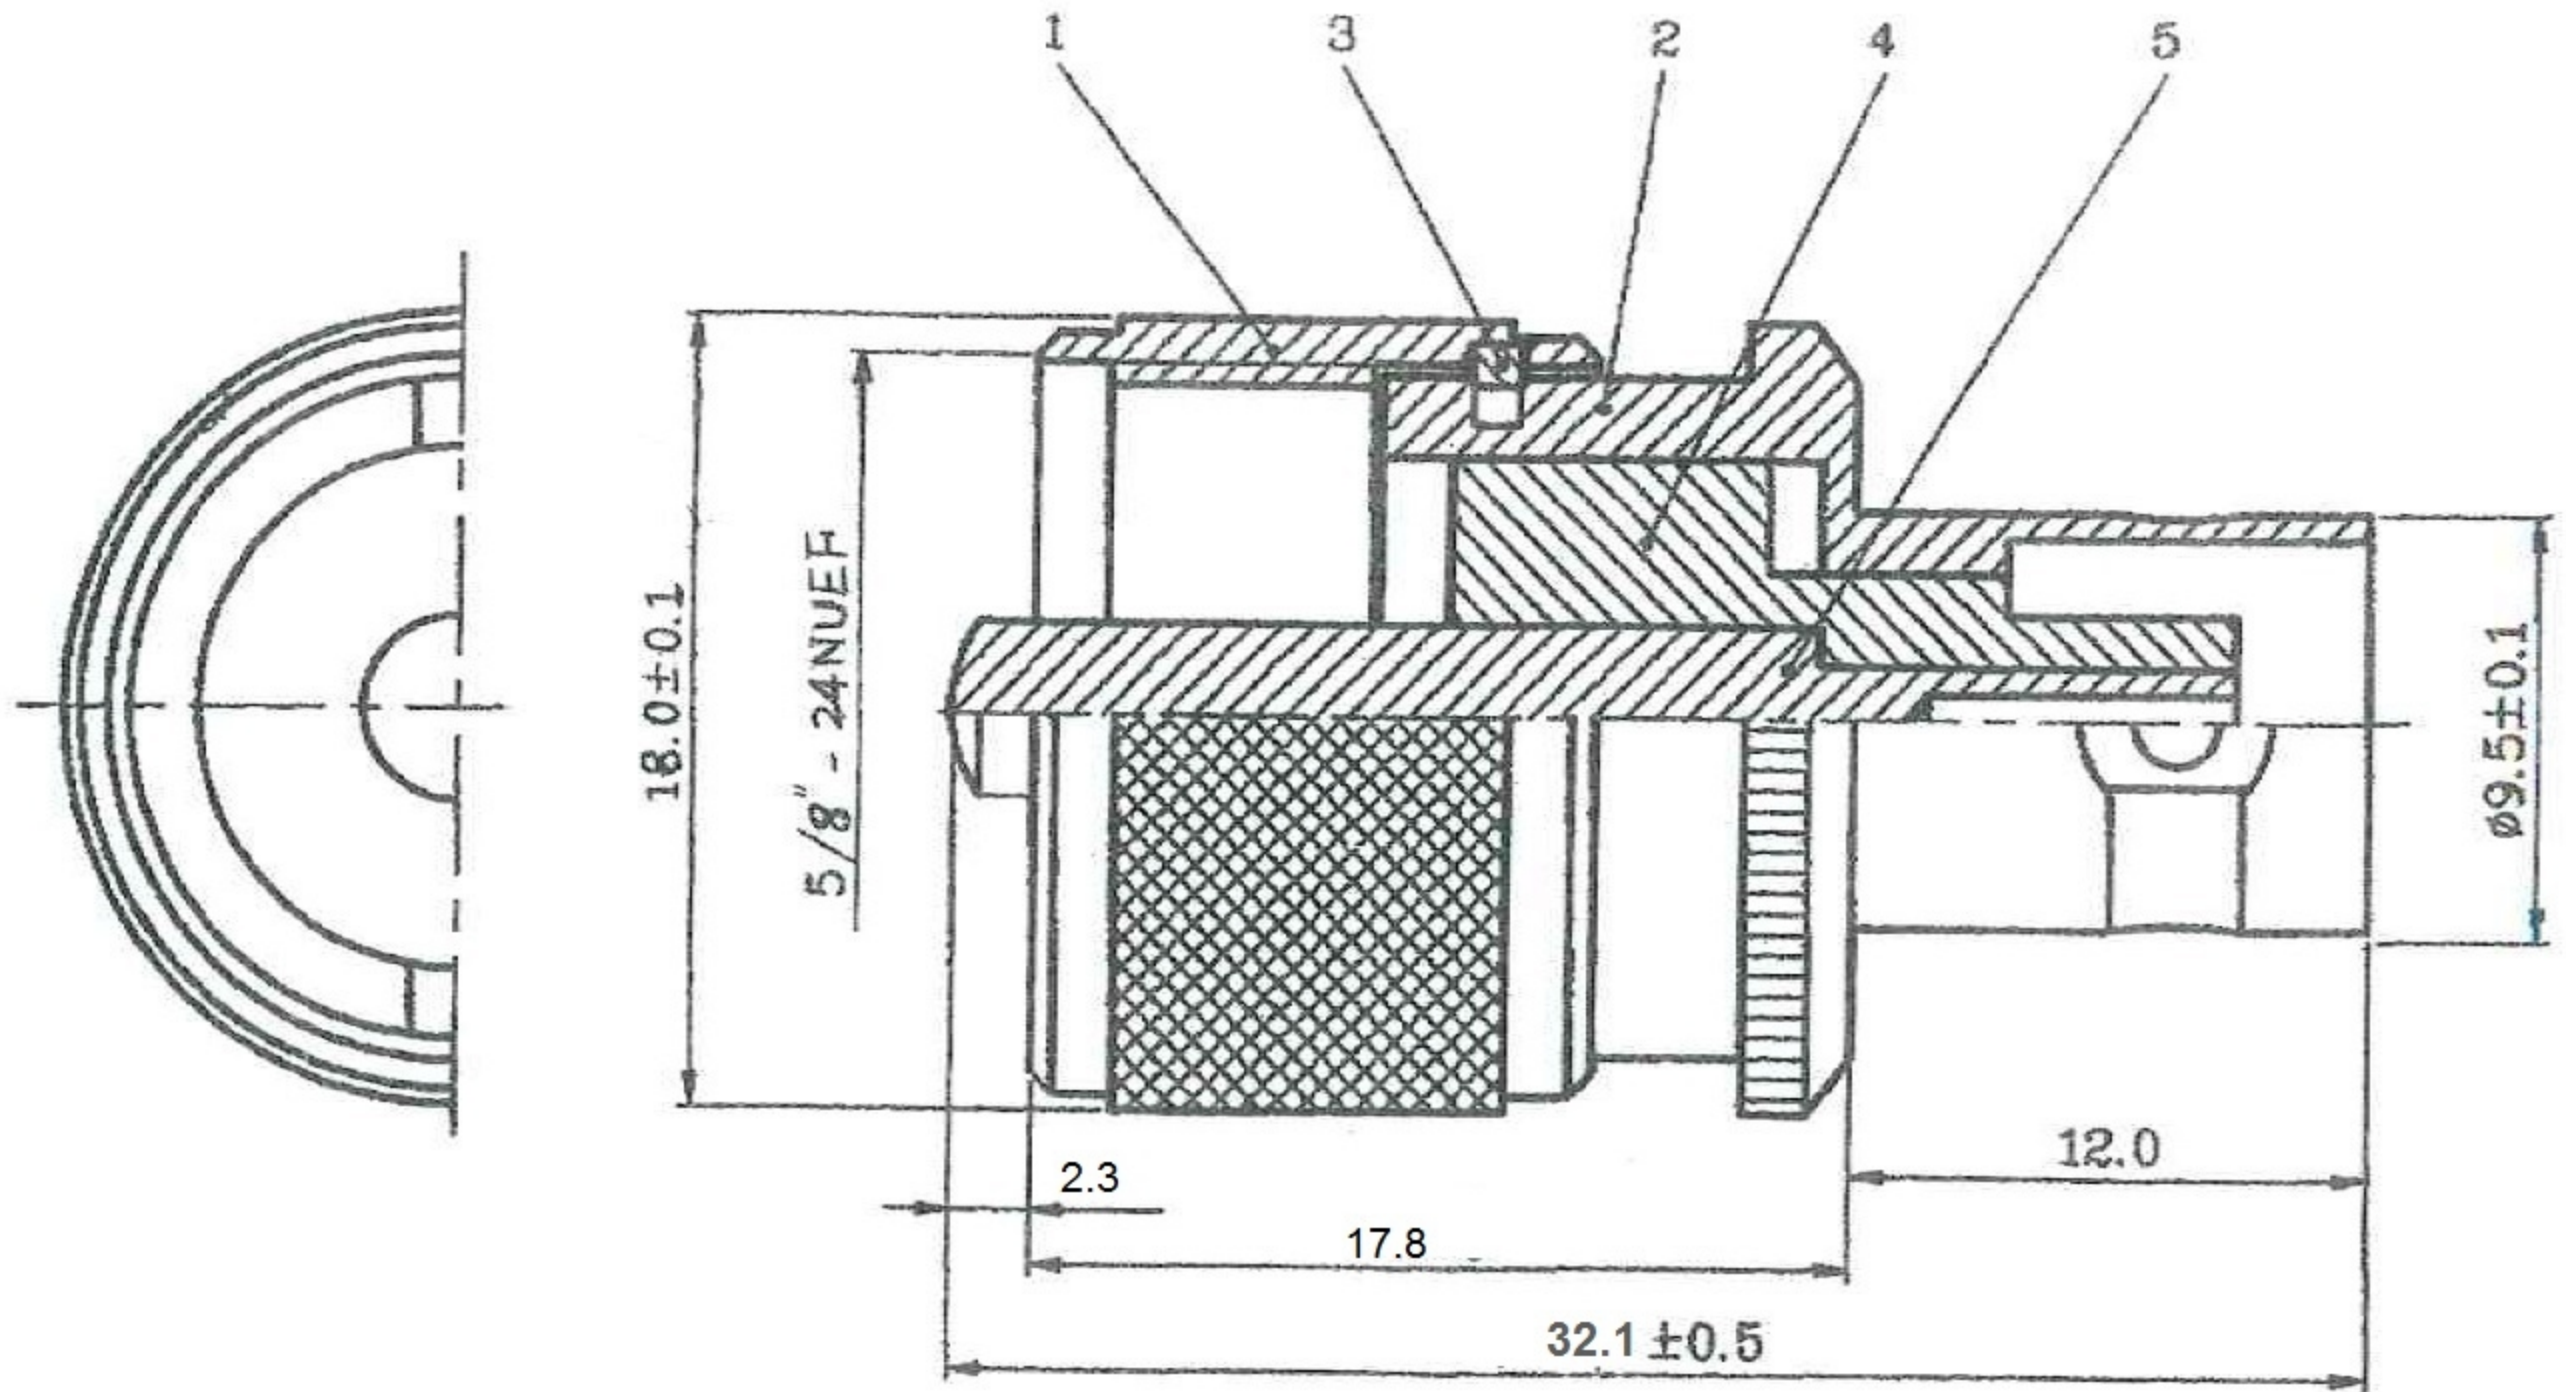

備註：1. 未標註之圓角尺寸為 0.2mm×45°
 2. 未標註之公差長度為 ±0.08mm, 直徑為 ±0.03mm.

NO	Description	Material	Finish	Qty
5	WASHER	BRASS		1
4	INSULATOR	DELRIN		1
3	PIN	BRASS	NICKEL	1
2	BODY	BRASS	NICKEL	1
1	SHELL	BRASS	NICKEL	1

DIMENSIONS ARE IN MILLIMETERS
 UNLESS OTHERWISE SPECIFIED
 TOLERANCES
 0.5-5 = ±0.2
 5-30 = ±0.4
 30-120 = ±0.6
 120-315 = ±1
 315-1000 = ±1.6
 1000-2000 = ±2.4

SCALE 1/1 ISSUE

UHF705

UHF Male to BNC Female